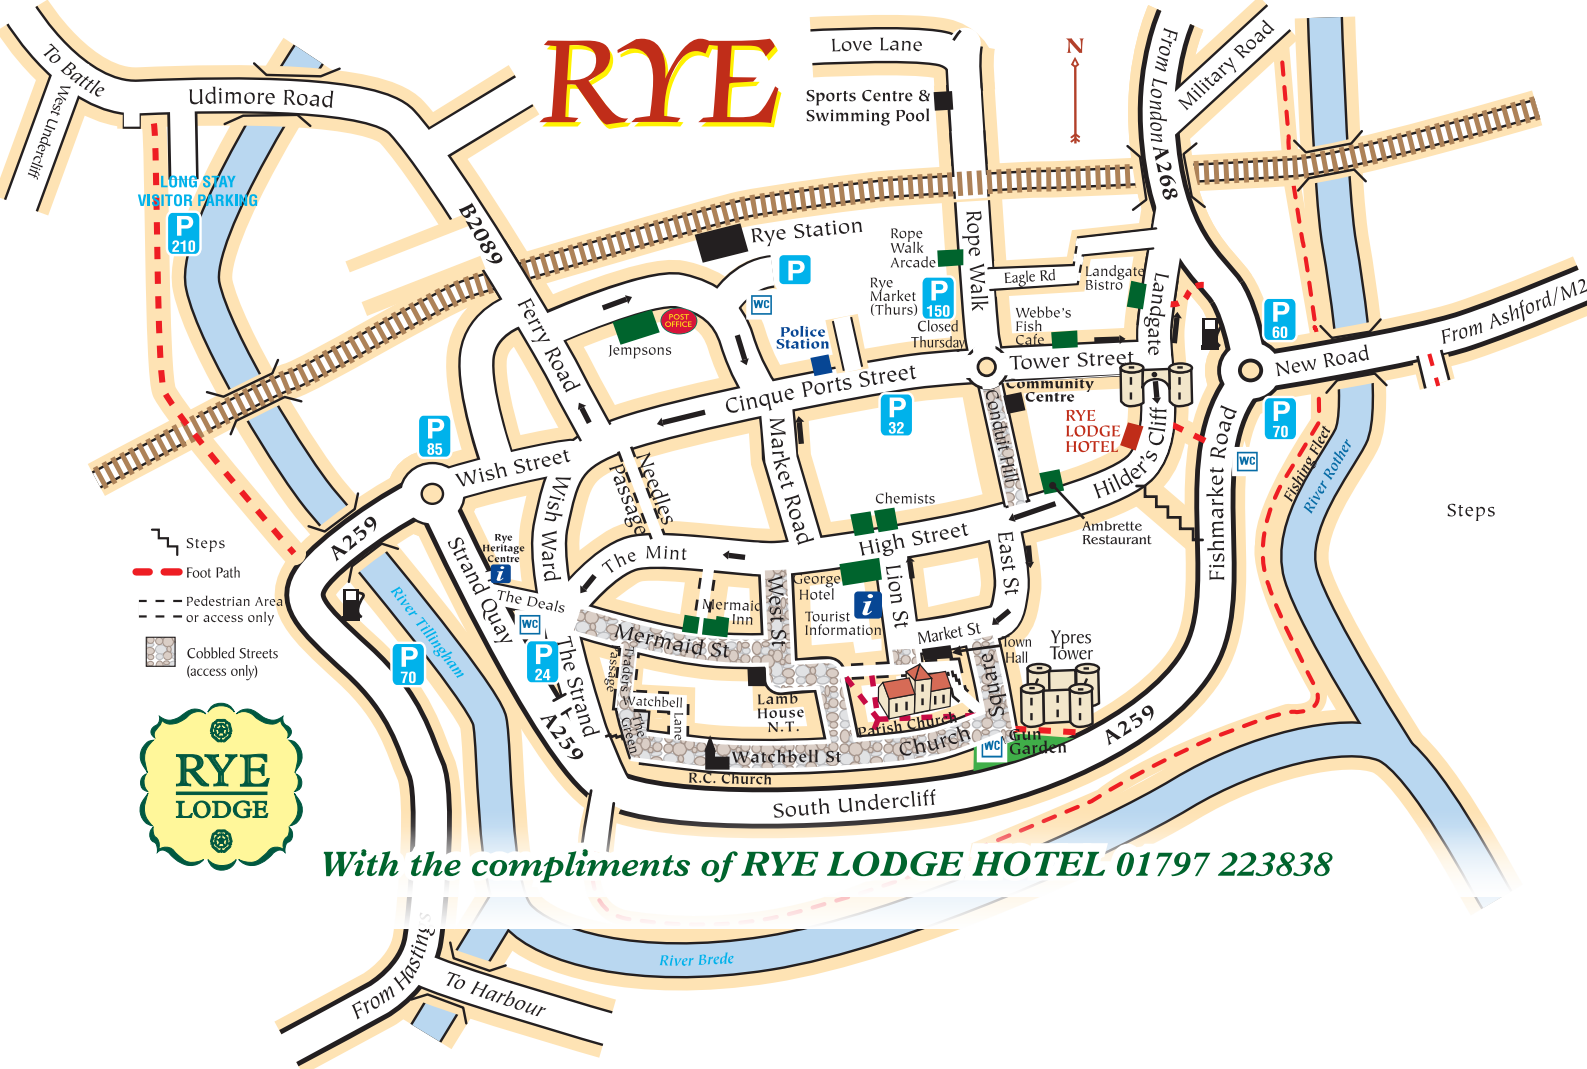

Diagram Map

of Rye Town Centre
(Not to Scale)

BEWARE: DO NOT park in any car park other than Rye Lodge or you may be clamped!

RYE

- Steps
- Foot Path
- Pedestrian Area or access only
- Cobbled Streets (access only)

With the compliments of RYE LODGE HOTEL 01797 223838