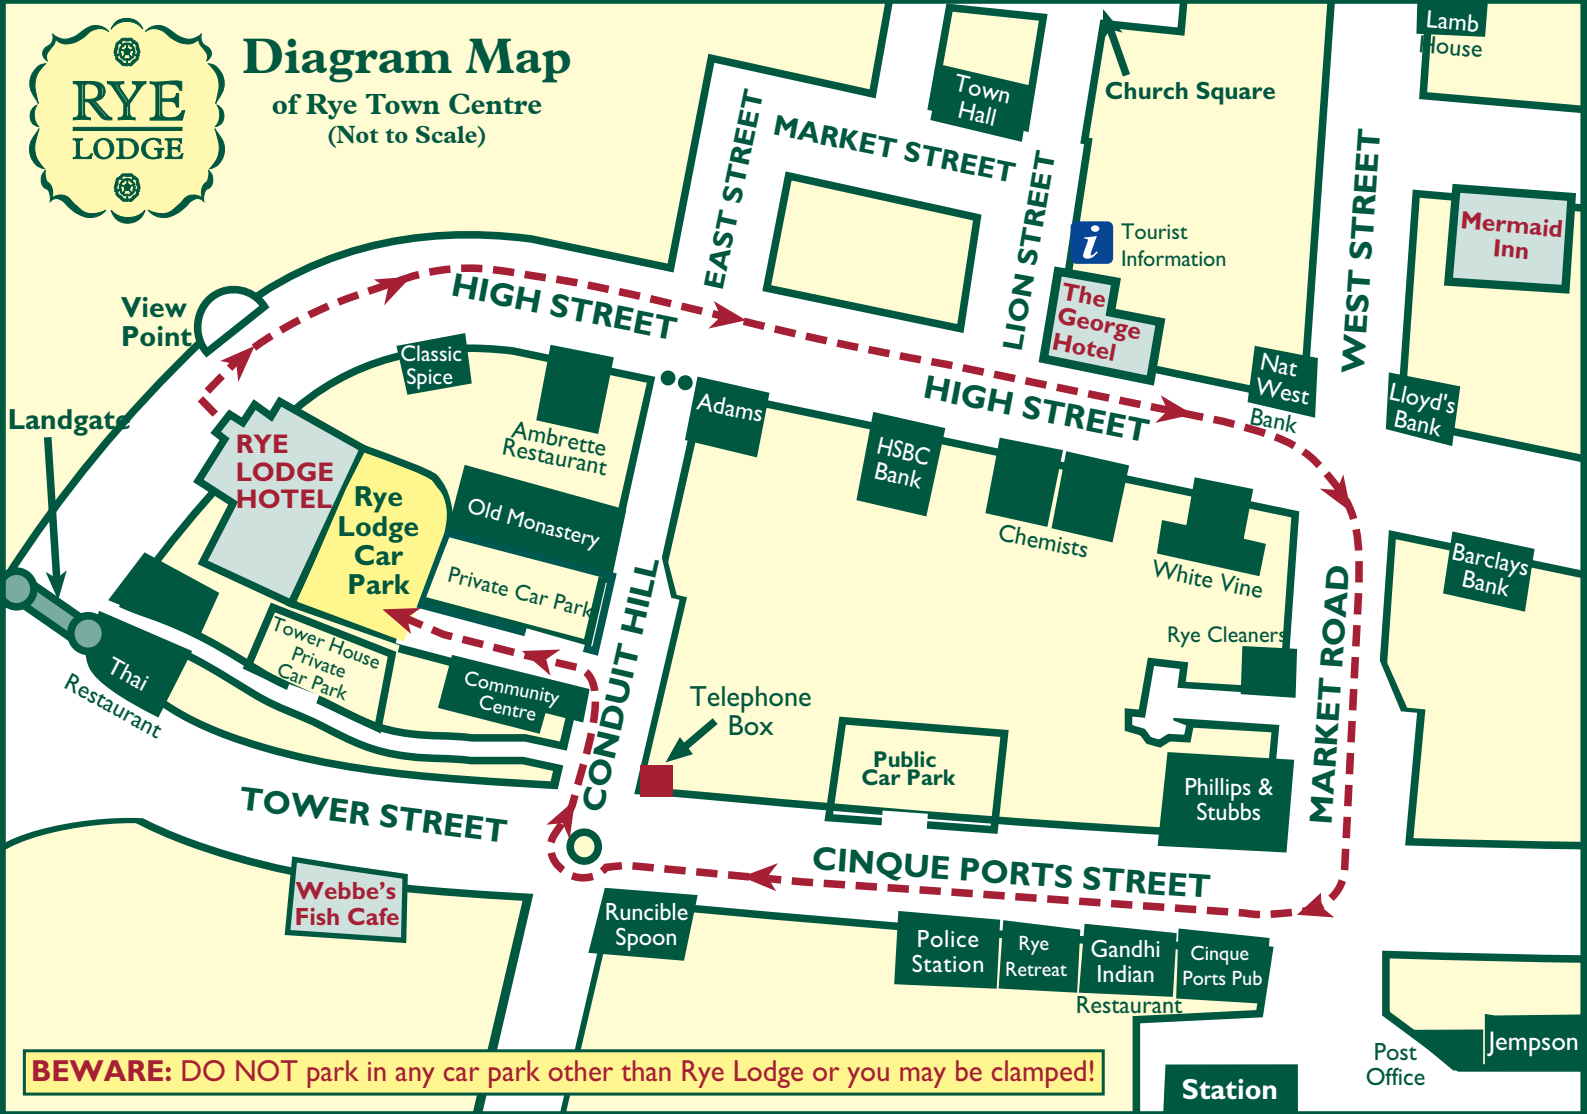

Diagram Map

of Rye Town Centre
(Not to Scale)

BEWARE: DO NOT park in any car park other than Rye Lodge or you may be clamped!

RYE

- Steps
- Foot Path
- Pedestrian Area or access only
- Cobbled Streets (access only)